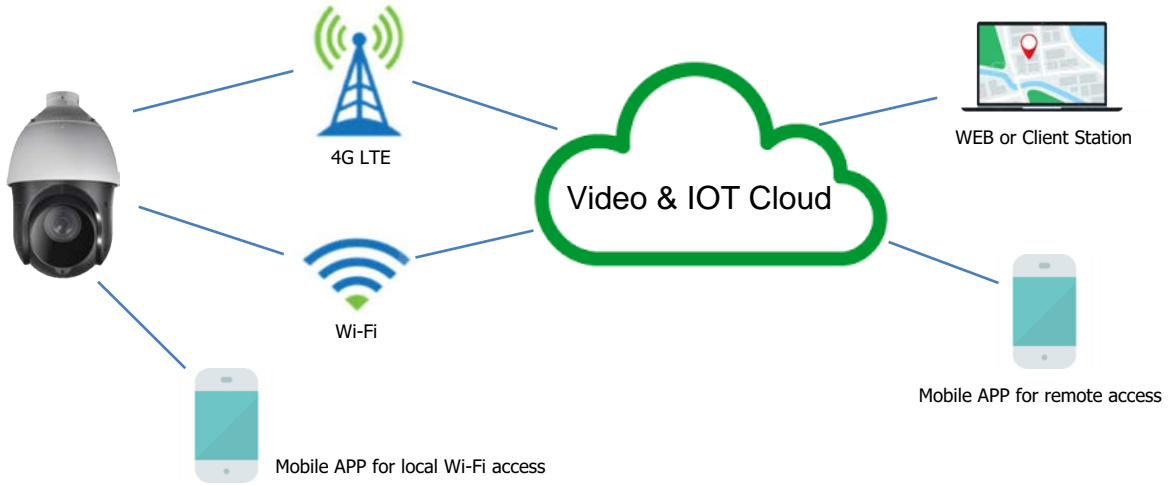

Product specifications may change without prior notice.

CAM-IP-LTE25XIR

2MP 25X Zoom Network IR PTZ Camera with 4G Access

System Topology

Use any of the below three methods to access video

- Insert SIM card and setup 4G LTE connection to cloud, then view from Mobile APP or WEB
- Setup Wi-Fi connection to hot-spot, and then view from Mobile APP or WEB
- This 4G LTE PTZ can also work in Wi-Fi AP mode, so mobile APP can access it locally without internet coverage