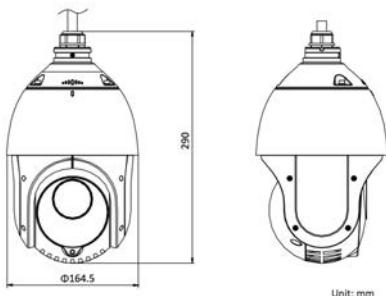

Dimensions

Package includes